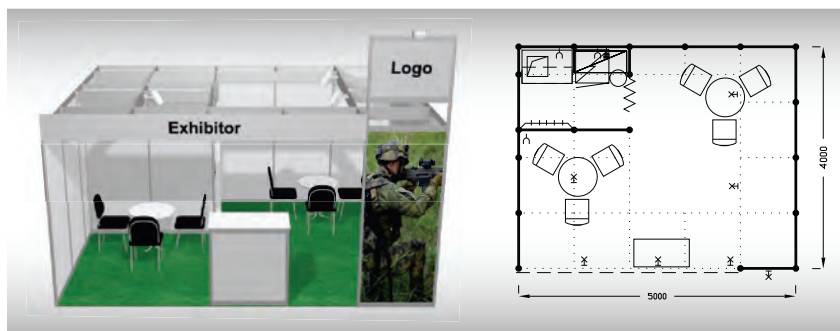

Stand furnishings:

- 2x 70 cm round table
- 6x chair Bystřice
- 1x information desk
- 1x kitchenette Omnia
- 1x refrigerator, 1x shelving unit
- 1x wastebasket
- 1x wall hanger
- 6x spotlights
- 1x light „Lopata“
- 3x 220 V socket
- 1x socket for refrigerator
- 1x graphic wall 95 x 234 cm
- 1x graphic surface 95 x 67 cm excl. graphics