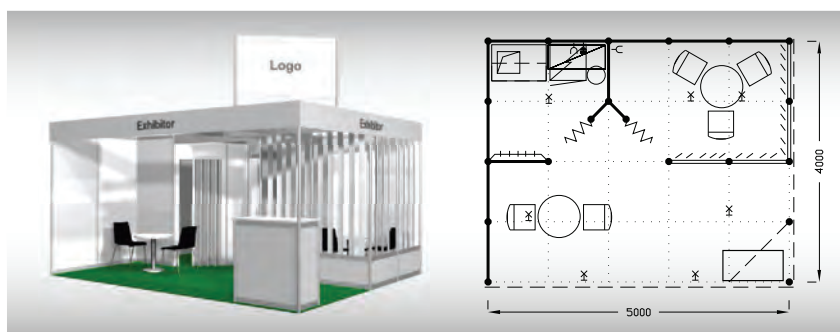

Stand furnishings:

- 2x 70 cm round table white
- 6x chair Bystřice
- 1x information desk
- 1x kitchenette Omnia
- 1x refrigerator, 1x system rack
- 1x coat hanger
- 1x wastebasket
- 4x spotlights
- 2x spotlight with holder
- 3x 220 V socket
- 1x socket for refrigerator
- 1x graphic wall 136 x 234 cm excl. graphics

B6R
20 m²

Standard stand - TYPE B6R, 5 x 4 m, total price up to 10. 12. 2026 CZK 206 200,- excl. VAT after 10. 12. 2026 CZK 225 700,- excl. VAT

The price includes: 20 m2 exhibition area, registration fee, stand construction incl. furnishings (see the list), carpet flooring, an inscription of up to 30 characters on fascia, power supply up to 6,9 kW incl. testing, switchboard, daily cleaning, the company name and address in the fair catalogue and in the electronic information system, 2x Assembly/Dismantling Pass, 3x Exhibitor's Pass, 1x parking, input and waste of water.