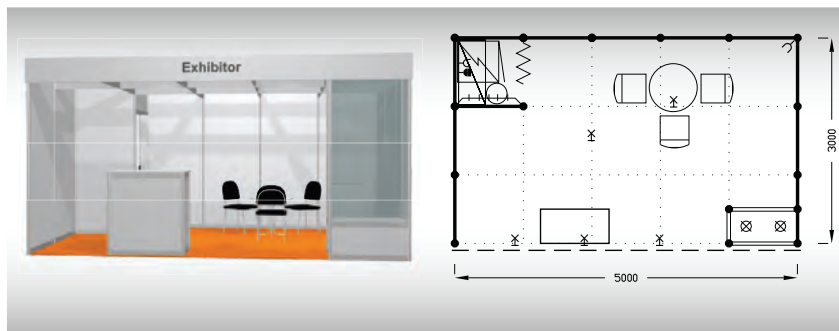

Stand furnishings:

- 1x 70 cm round table
- 3x chair Bystřice
- 1x information desk
- 1x showcase 100/50/250 cm, 2x glass shelves
- 1x refrigerator, 1x shelving unit
- 1x wall hanger
- 1x wastebasket PVC
- 5x spotlight
- 2x 220 V socket
- 1x socket for refrigerator