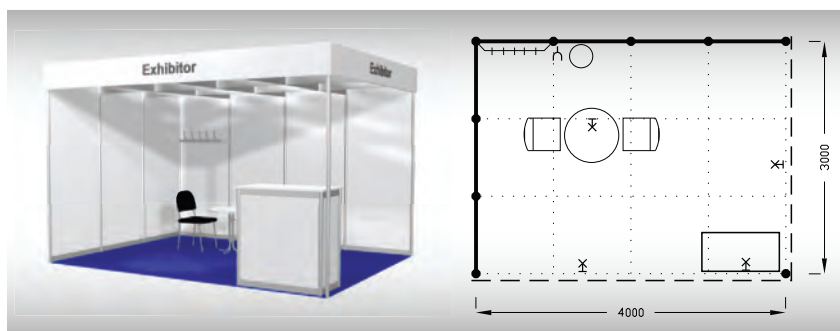

Stand furnishings:

- 1x round table 70 cm
- 2x chair Bystřice
- 1x information desk
- 1x wall hanger
- 1x wastebasket
- 4x spotlights
- 1x 220 V socket

Common conditions for all types and sizes of stands:

- The stand will be ready at 10.00 a.m. one day before the fair begins
- Note! - stand dismantling will begin the following day after the fair has ended
- Structural changes for all types of packages are not possible
- Should the exhibitor attach their own posters /banners/ stickers to the wall panels inconsiderately resulting in panel damage, they will be charged an extra fee CZK 880,- / 1 piece
- Rejection or exchange of basic furnishings will not be compensated by any price reduction
- Changes in type and proportion of exhibition area for all types of package stands are not possible
- Stand cleaning is performed every morning before the fair begins