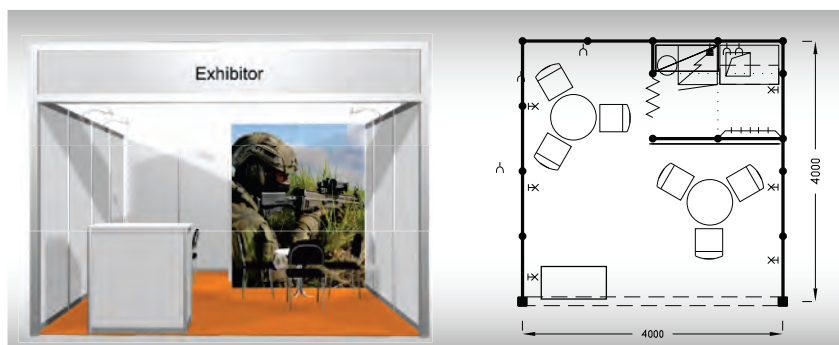

Stand furnishings:

- 1x 70 cm round table
- 3x chair Bystřice
- 1x information desk
- 1x refrigerator, 1x shelving unit
- 1x wall hanger
- 1x wastebasket
- 5x spotlights
- 2x 220 V socket
- 1x socket for refrigerator
- 2x graphic wall 136 x 234 cm excl. graphics

B4
16 m²

Standard stand - TYPE B4, 4 x 4 m, total price up to 10. 12. 2026 CZK 173 300,- excl. VAT after 10. 12. 2026 CZK 189 100,- excl. VAT

The price includes: 16 m2 exhibition area, registration fee, stand construction incl. furnishings (see the list), carpet flooring, an inscription of up to 15 characters on fascia, power supply up to 6,9 kW incl. testing, daily cleaning, the company name and address in the fair catalogue and in the electronic information system, 2x Assembly/Dismantling Pass, 4x Exhibitor's Pass, input and waste of water.