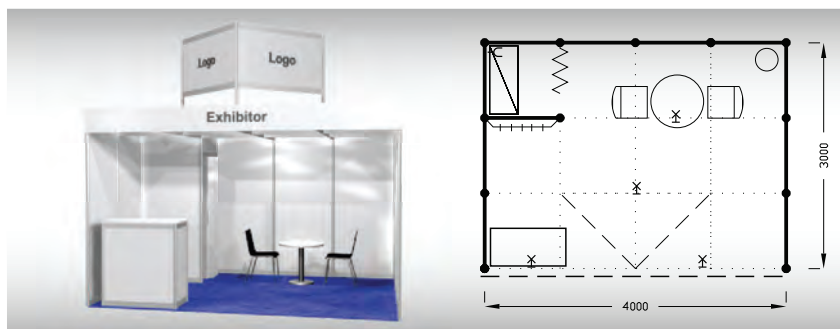

Stand furnishings:

- 1x 70 cm round table
- 2x chair Bystřice
- 1x information desk
- 1x wall hanger
- 1x shelving unit
- 1x wastebasket PVC
- 4x spotlight
- 1x 220 V socket
- 2x graphic surface 136 x 67 cm excl. graphics

B2R
12 m²

Standard stand - TYPE B2R, 4 x 3 m, total price up to 10. 12. 2026 CZK 120 000,- excl. VAT after 10. 12. 2026 CZK 131 200,- excl. VAT

The price includes: 12 m² exhibition area, registration fee, stand construction incl. furnishings (see the list), carpet flooring, an inscription of up to 30 characters on fascia, power supply up to 3,6 kW incl. testing, daily cleaning, the company name and address in the fair catalogue and in the electronic information system, 2x Assembly/Dismantling Pass, 2x Exhibitor's Pass.