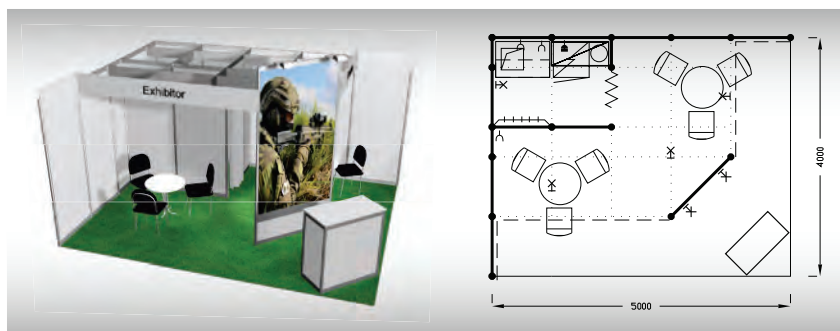

All inclusive stand packages - with one signature to the fair

BVV Trade Fairs Brno
Výstaviště 405/1
603 00 Brno
Tel.: +420 541 152 912
E-mail: mmiksa@bvvcz
www.bvv.cz/expozice

May 26 - 28, 2027, Brno - Czech Republic, www.idet.cz

Special discount for registration till December 10, 2026

B5
20 m²

Standard stand - TYPE B5, 5 x 4 m, total price up to 10. 12. 2026 CZK 197 500,- excl. VAT after 10. 12. 2026 CZK 216 200,- excl. VAT

The price includes: 20 m2 exhibition area, registration fee, stand construction incl. furnishings (see the list), carpet flooring, an inscription of up to 15 characters on fascia, power supply up to 6,9 kW incl. testing, daily cleaning, the company name and address in the fair catalogue and in the electronic information system, 2x Assembly/Dismantling Pass, 4x Exhibitor's Pass, input and waste of water.

Stand furnishings:

- 2x 70 cm round table
- 6x chair Bystřice
- 1x information desk
- 1x kitchenette Omnia
- 1x refrigerator, 1x shelving unit
- 1x wastebasket
- 1x wall hanger
- 6x spotlights
- 1x light „Lopata“
- 3x 220 V socket
- 1x socket for refrigerator
- 1x graphic wall 95 x 234 cm
- 1x graphic surface 95 x 67 cm excl. graphics

B5R
20 m²

Standard stand - TYPE B5R, 5 x 4 m, total price up to 10. 12. 2026 CZK 206 100,- excl. VAT after 10. 12. 2026 CZK 225 600,- excl. VAT

The price includes: 20 m2 exhibition area, registration fee, stand construction incl. furnishings (see the list), carpet flooring, an inscription of up to 30 characters on fascia, power supply up to 6,9 kW incl. testing, switchboard, daily cleaning, the company name and address in the fair catalogue and in the electronic information system, 2x Assembly/Dismantling Pass, 3x Exhibitor's Pass, 1x parking, input and waste of water.

Stand furnishings: