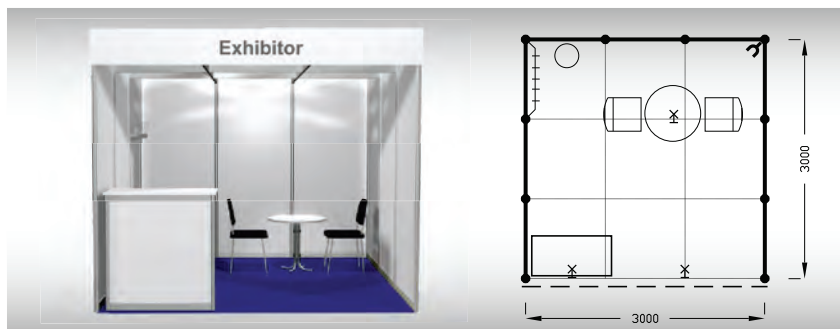

Special discount for registration till December 10, 2026

B1
9 m²

Standard stand - TYPE B1, 3 x 3 m, total price up to 10. 12. 2026 CZK 90 500,- excl. VAT after 10. 12. 2026 CZK 98 600,- excl. VAT

The price includes: 9 m² exhibition area, registration fee, stand construction incl. furnishings (see the list), carpet flooring, an inscription of up to 15 characters on fascia, power supply up to 3,6 kW incl. testing, daily cleaning, the company name and address in the fair catalogue and in the electronic information system, 2x Assembly/Dismantling Pass, 2x Exhibitor's Pass.