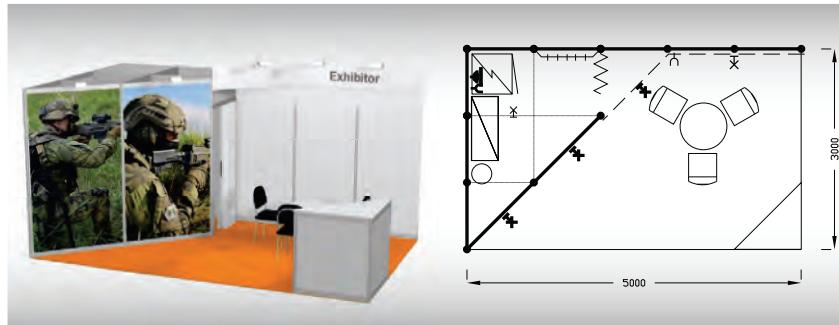

All inclusive stand packages - with one signature to the fair

BVV Trade Fairs Brno
Vystaviště 405/1
603 00 Brno
Tel.: +420 541 152 912
E-mail: mmiksa@bvv.cz
www.bvv.cz/expozice

May 26 - 28, 2027, Brno - Czech Republic, www.idet.cz

Special discount for registration till December 10, 2026

B3
15 m²

Standard stand - TYPE B3, 5 x 3 m, total price up to 10. 12. 2026 CZK 141 900,- excl. VAT after 10. 12. 2026 CZK 155 000,- excl. VAT

The price includes: 15 m2 exhibition area, registration fee, stand construction incl. furnishings (see the list), carpet flooring, an inscription of up to 15 characters on fascia, power supply up to 3,6 kW incl. testing, daily cleaning, the company name and address in the fair catalogue and in the electronic information system, 2x Assembly/Dismantling Pass, 2x Exhibitor's Pass.

Stand furnishings:

- 1x 70 cm round table
- 3x chair Bystřice
- 1x information desk
- 1x showcase 100/50/250 cm, 2x glass shelves
- 1x refrigerator, 1x shelving unit
- 1x wall hanger
- 1x wastebasket PVC
- 5x spotlight
- 2x 220 V socket
- 1x socket for refrigerator

B3R
15 m²

Standard stand - TYPE B3R, 5 x 3 m, total price up to 10. 12. 2026 CZK 147 300,- excl. VAT after 10. 12. 2026 CZK 160 900,- excl. VAT

The price includes: 15 m2 exhibition area, registration fee, stand construction incl. furnishings (see the list), carpet flooring, an inscription of up to 15 characters on fascia, power supply up to 3,6 kW incl. testing, daily cleaning, the company name and address in the fair catalogue and in the electronic information system, 2x Assembly/Dismantling Pass, 2x Exhibitor's Pass.

Stand furnishings: